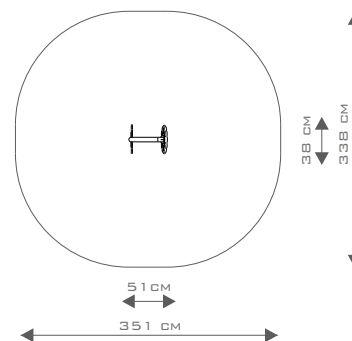

PRODUCT DESCRIPTION

Dimensions: 38 x 51 cm
Safety zone: 338 x 351 cm
Overall height: 113 cm
Availability of spare parts: YES
Product compliant with EN 1176-1:2008: YES
Age group: 3 -12 years

SCALE 1:100